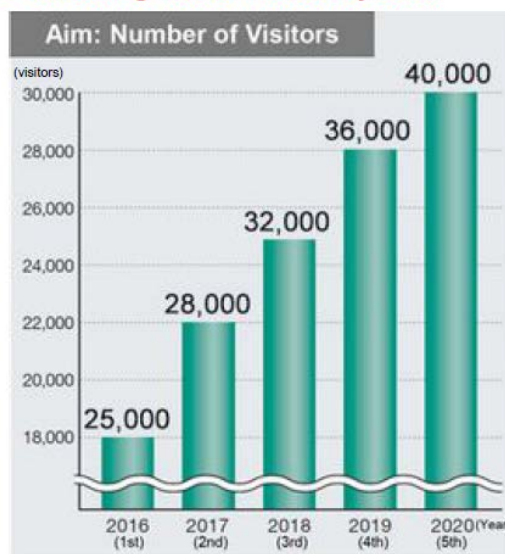

[First edition but great scale! 1st Manufacturing World Nagoya will be eventually launched in April 2016 with 700 exhibitors and 25,000 visitors!]

Long awaited trade show for manufacturing industry in Nagoya area!

<3 reasons for launching 1st Manufacturing World Nagoya>

- 1) Strong requests from existing exhibitors to hold an exhibition in central Japan to widen sales
- 2) Inquiries from automotive/aerospace/machinery/medical device manufacturers in Nagoya area
- 3) Projections of exhibitor numbers (700 companies in its debut) with growth potential

700 exhibitors and 25,000 visitors from the 1st edition!

700 companies are estimated to exhibit at the first show and the number of exhibitors is expected to increase to 1,400 companies in the next 5 years. The projected number of visitors to the 1st Manufacturing World Nagoya is 25,000 and will reach 40,000 by 2020.

■ **Aiming to bring 1,400 exhibitors by 2020**

■ **Gathering 40,000 visitors by 2020**

Exhibit space is sure to be sold out soon!

According to the high-demands for exhibiting spaces in 1st Manufacturing World Nagoya from the manufacturing industry, Show Management added more exhibit spaces for 200 companies after primary recruiting. However the remaining exhibit spaces are very limited and it is sure to be sold out in the very early timing.