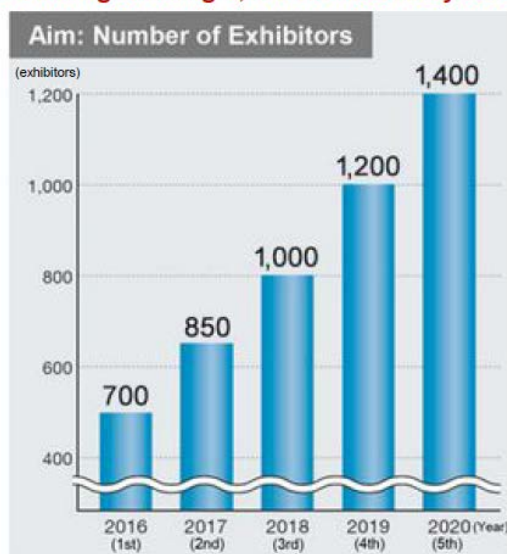

[First edition but great scale! 1st Manufacturing World Nagoya will be eventually launched in April 2016 with 700 exhibitors and 25,000 visitors!]

Long awaited trade show for manufacturing industry in Nagoya area!

“1st Manufacturing World Nagoya” which is the sister show of Manufacturing World Japan (Asia’s largest scale and 26 years history) is launching in Nagoya where one of the center of manufacturing industry in Japan. From the 1st edition, the show gathers 700 exhibitors and 25,000 visitors from all around the world. (Figures are expected.)

<3 reasons for launching 1st Manufacturing World Nagoya>

1) Strong requests from existing exhibitors to hold an exhibition in central Japan to widen sales
2) Inquiries from automotive/aerospace/machinery/medical device manufacturers in Nagoya area
3) Projections of exhibitor numbers (700 companies in its debut) with growth potential

700 exhibitors and 25,000 visitors from the 1st edition!

700 companies are estimated to exhibit at the first show and the number of exhibitors is expected to increase to 1,400 companies in the next 5 years. The projected number of visitors to the 1st Manufacturing World Nagoya is 25,000 and will reach 40,000 by 2020.

■ **Aiming to bring 1,400 exhibitors by 2020**